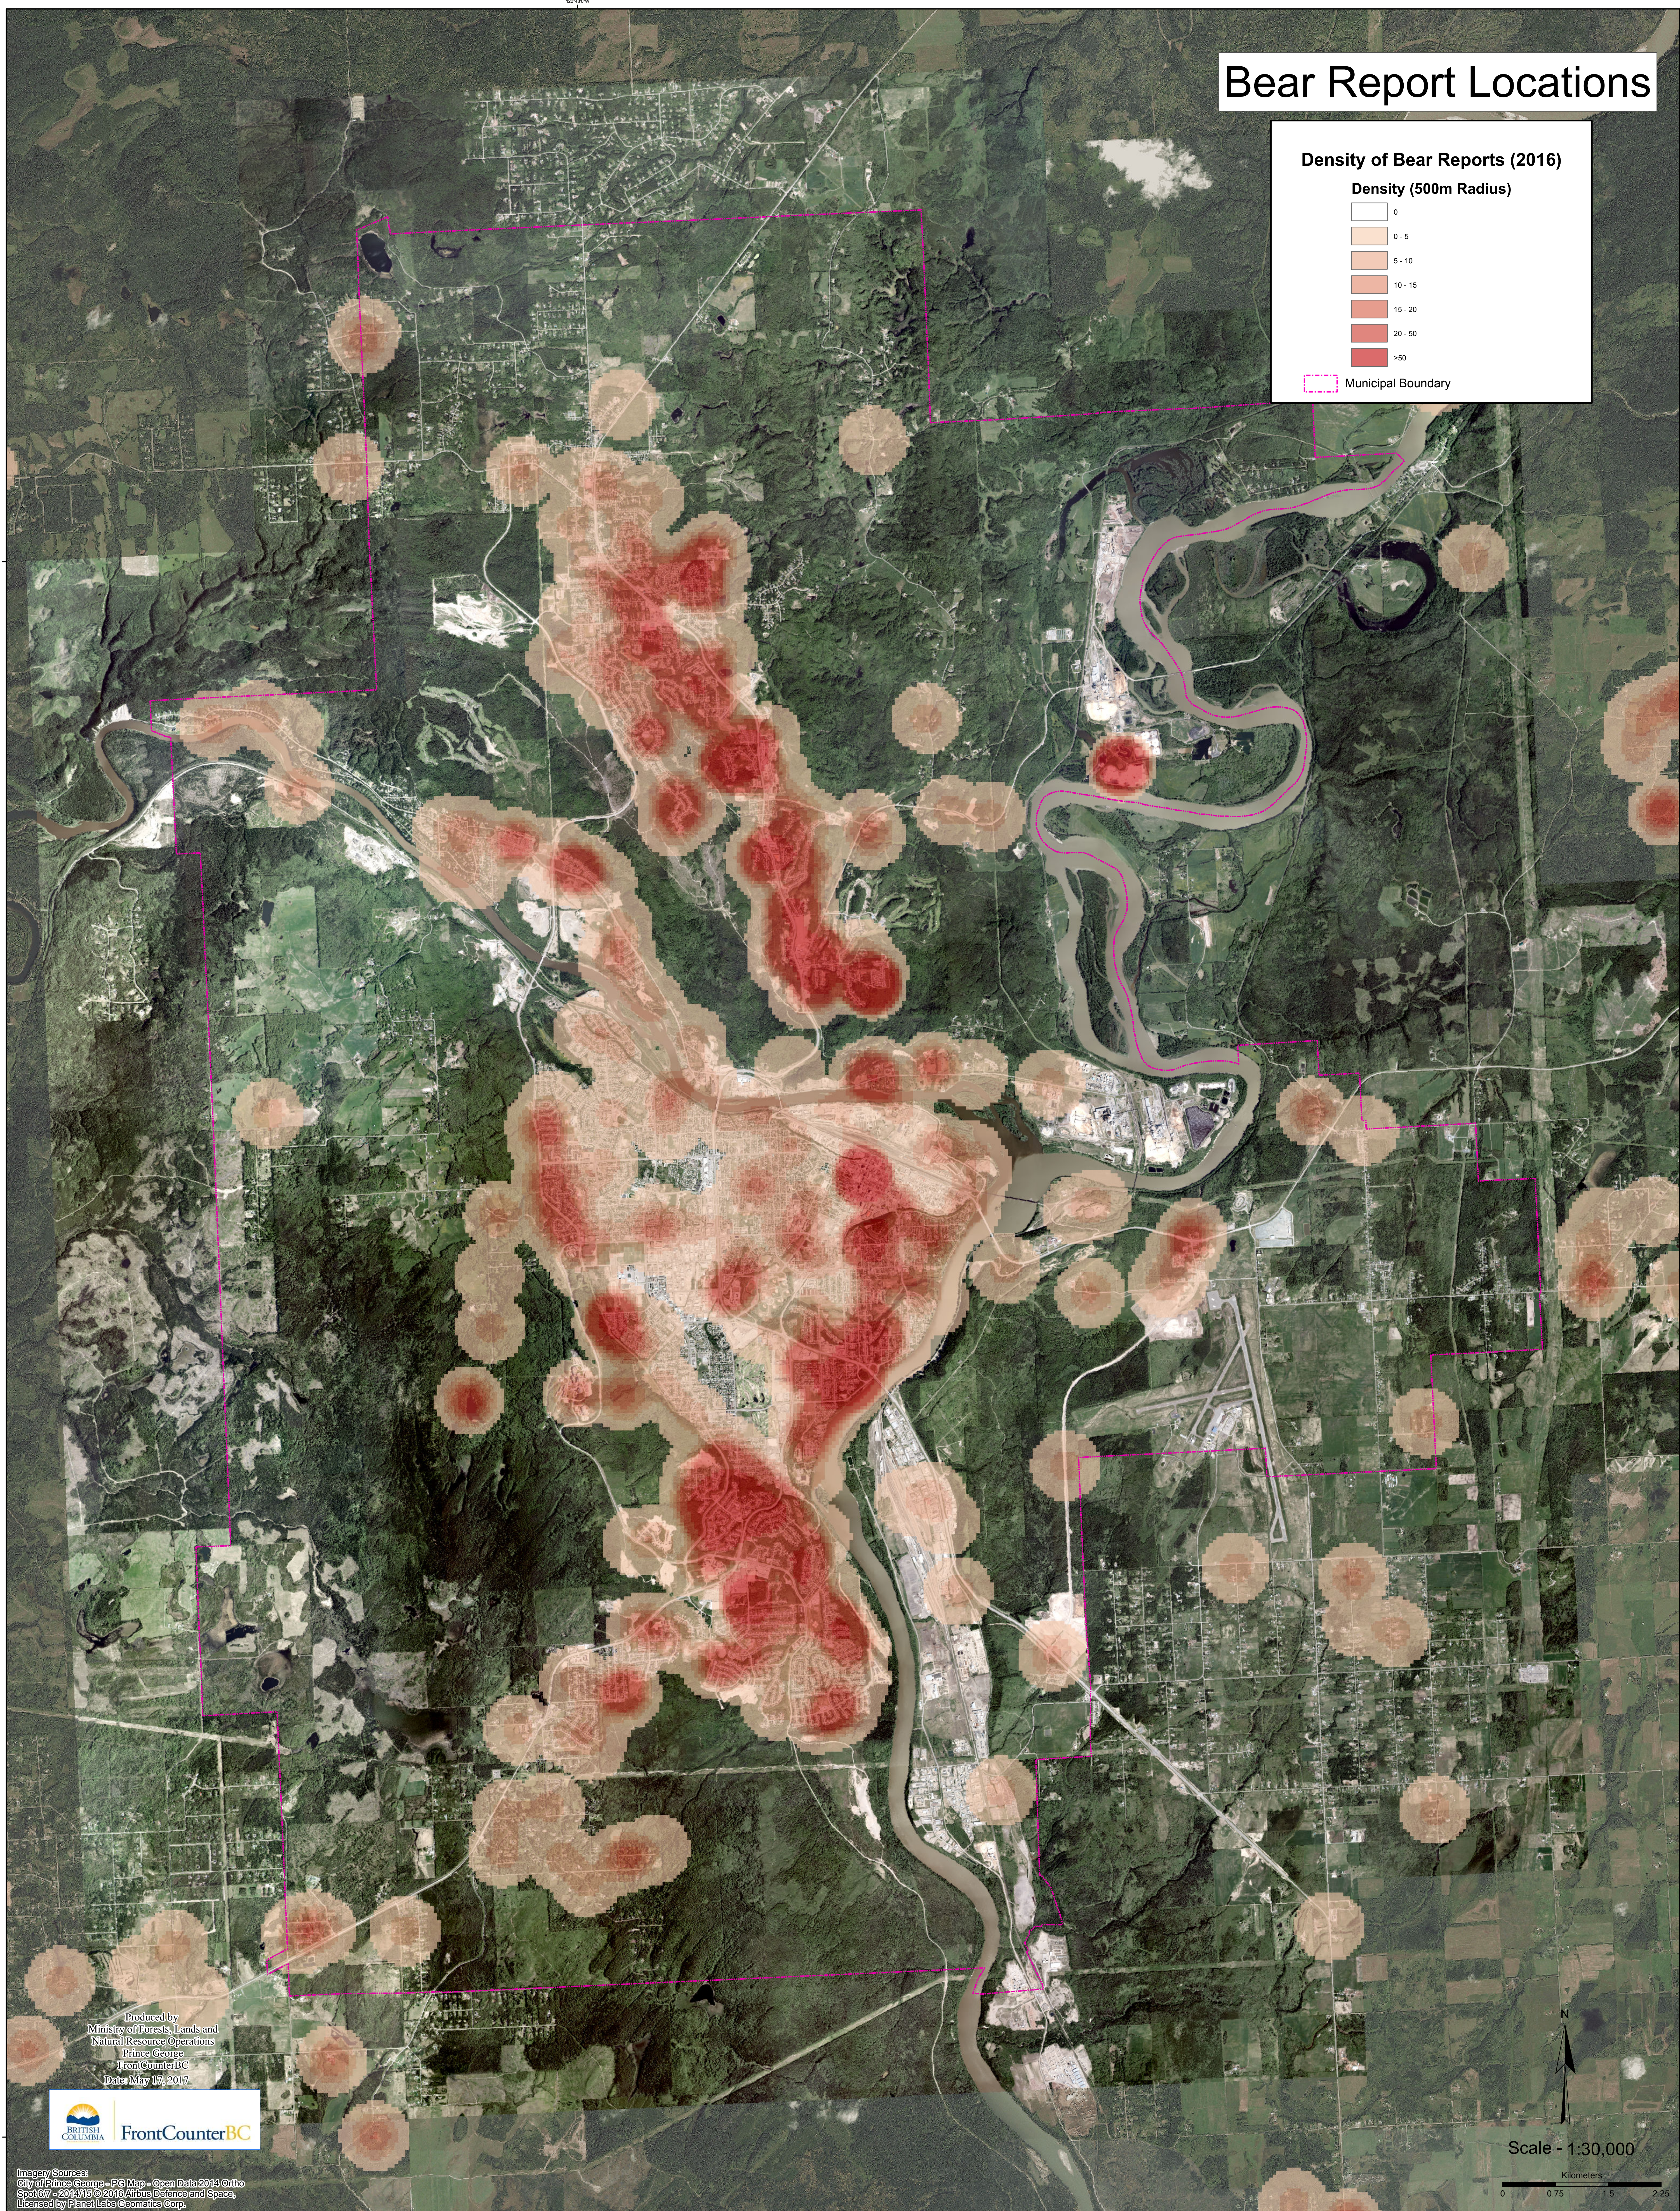

Bear Report Locations

Produced by
Ministry of Forests, Lands and
Natural Resource Operations
Prince George
FrontCounter BC
Date: May 17, 2017