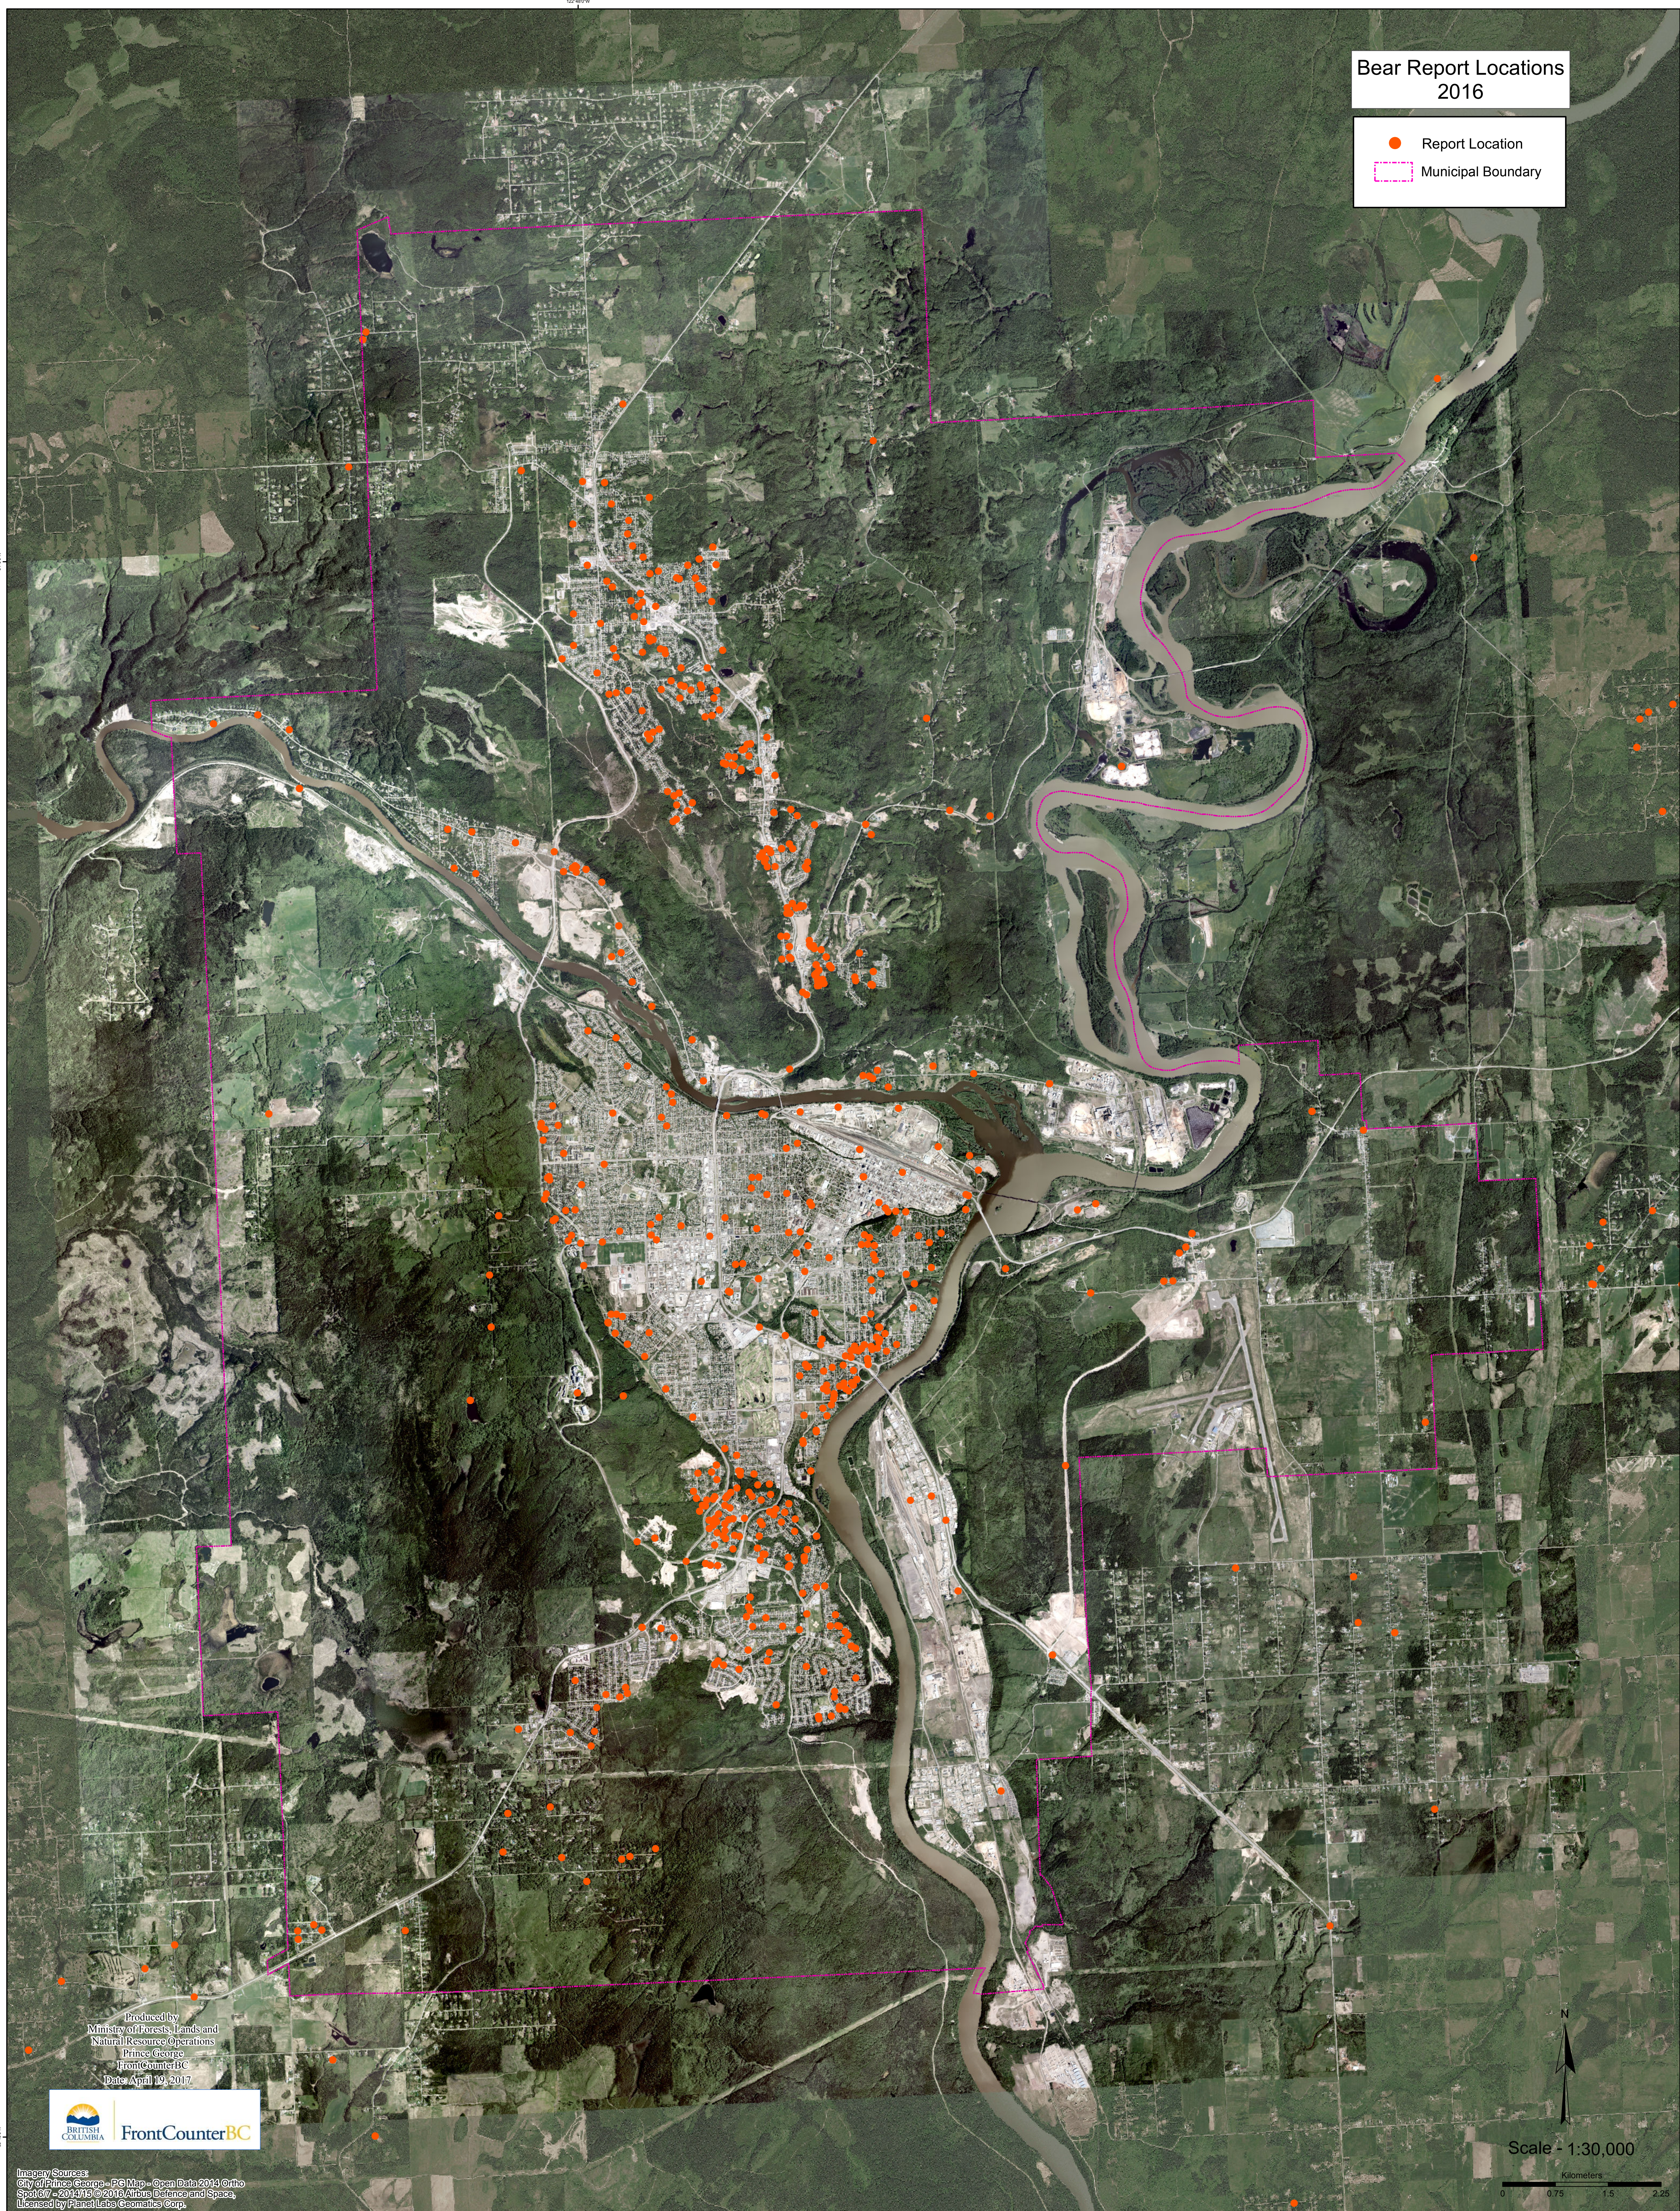

Bear Report Locations
2016

- Report Location
- ▭ Municipal Boundary

Produced by
Ministry of Forests, Lands and
Natural Resource Operations
Prince George
FrontCounter BC
Date: April 19, 2017

Scale - 1:30,000

Kilometers
0 0.75 1.5 2.25