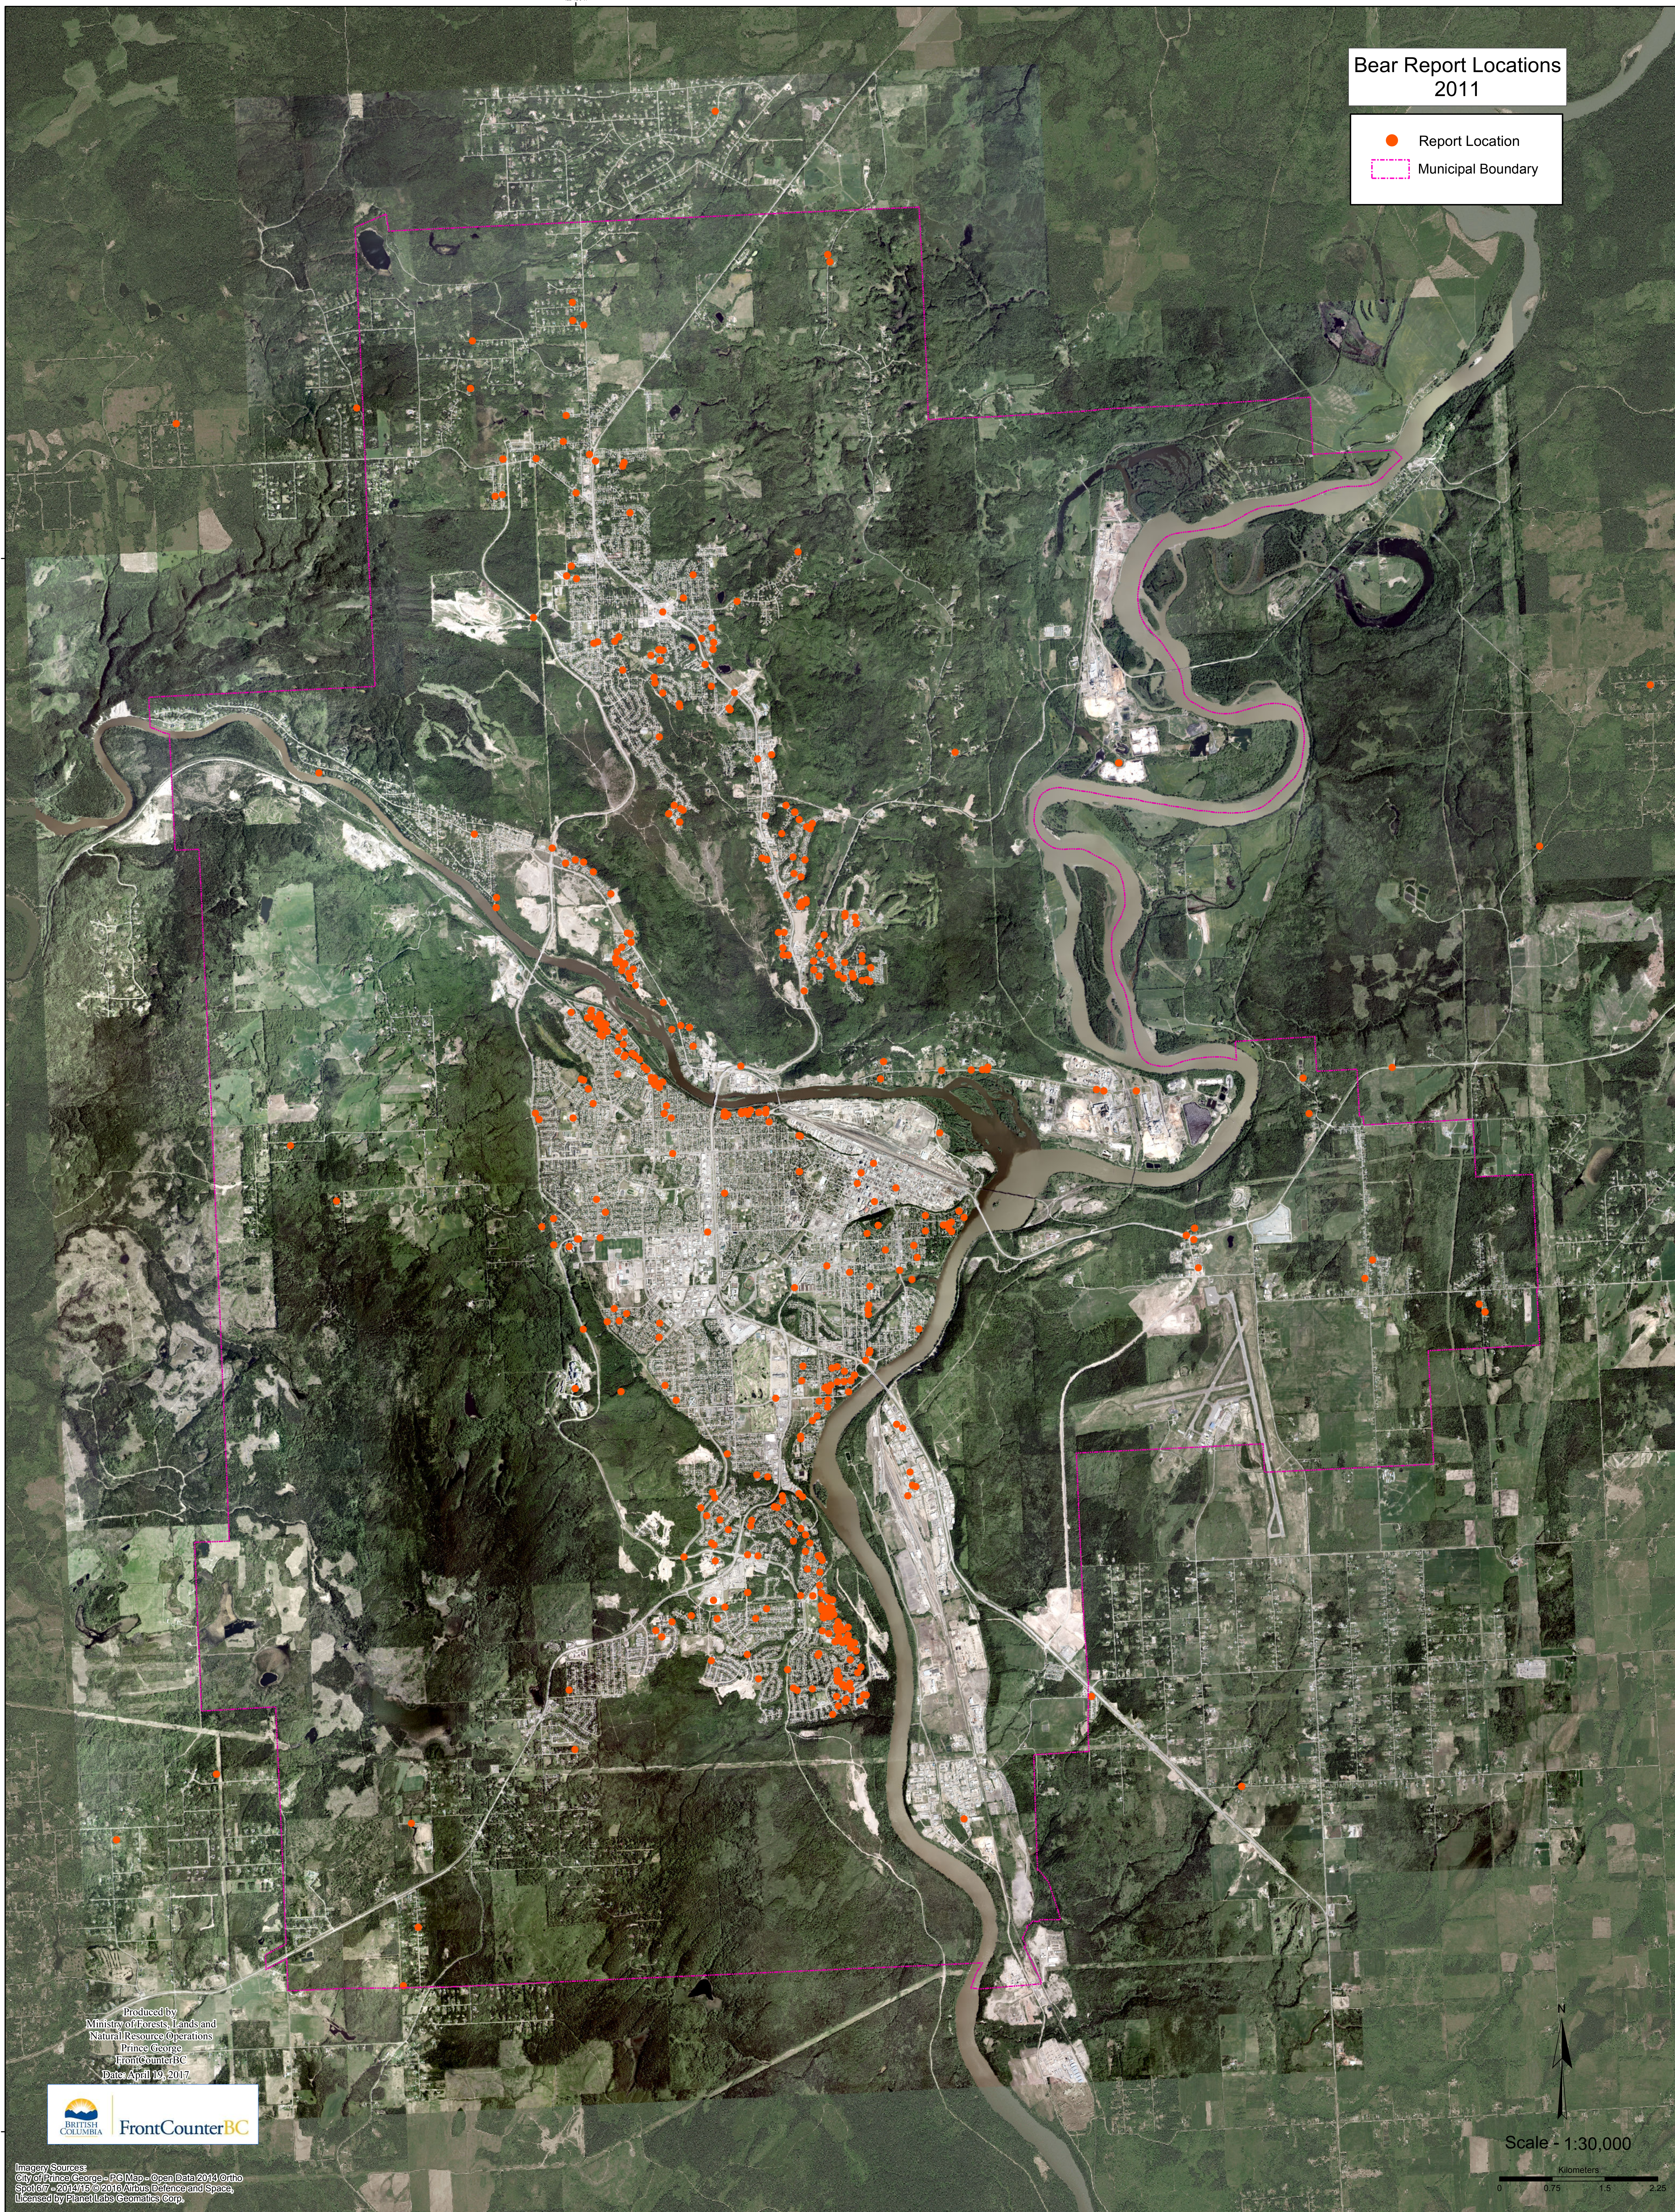

Bear Report Locations
2011

- Report Location
- ▭ Municipal Boundary

Produced by
Ministry of Forests, Lands and
Natural Resource Operations
Prince George
FrontCounter BC
Date: April 19, 2017

Scale - 1:30,000

0 0.75 1.5 2.25
Kilometers