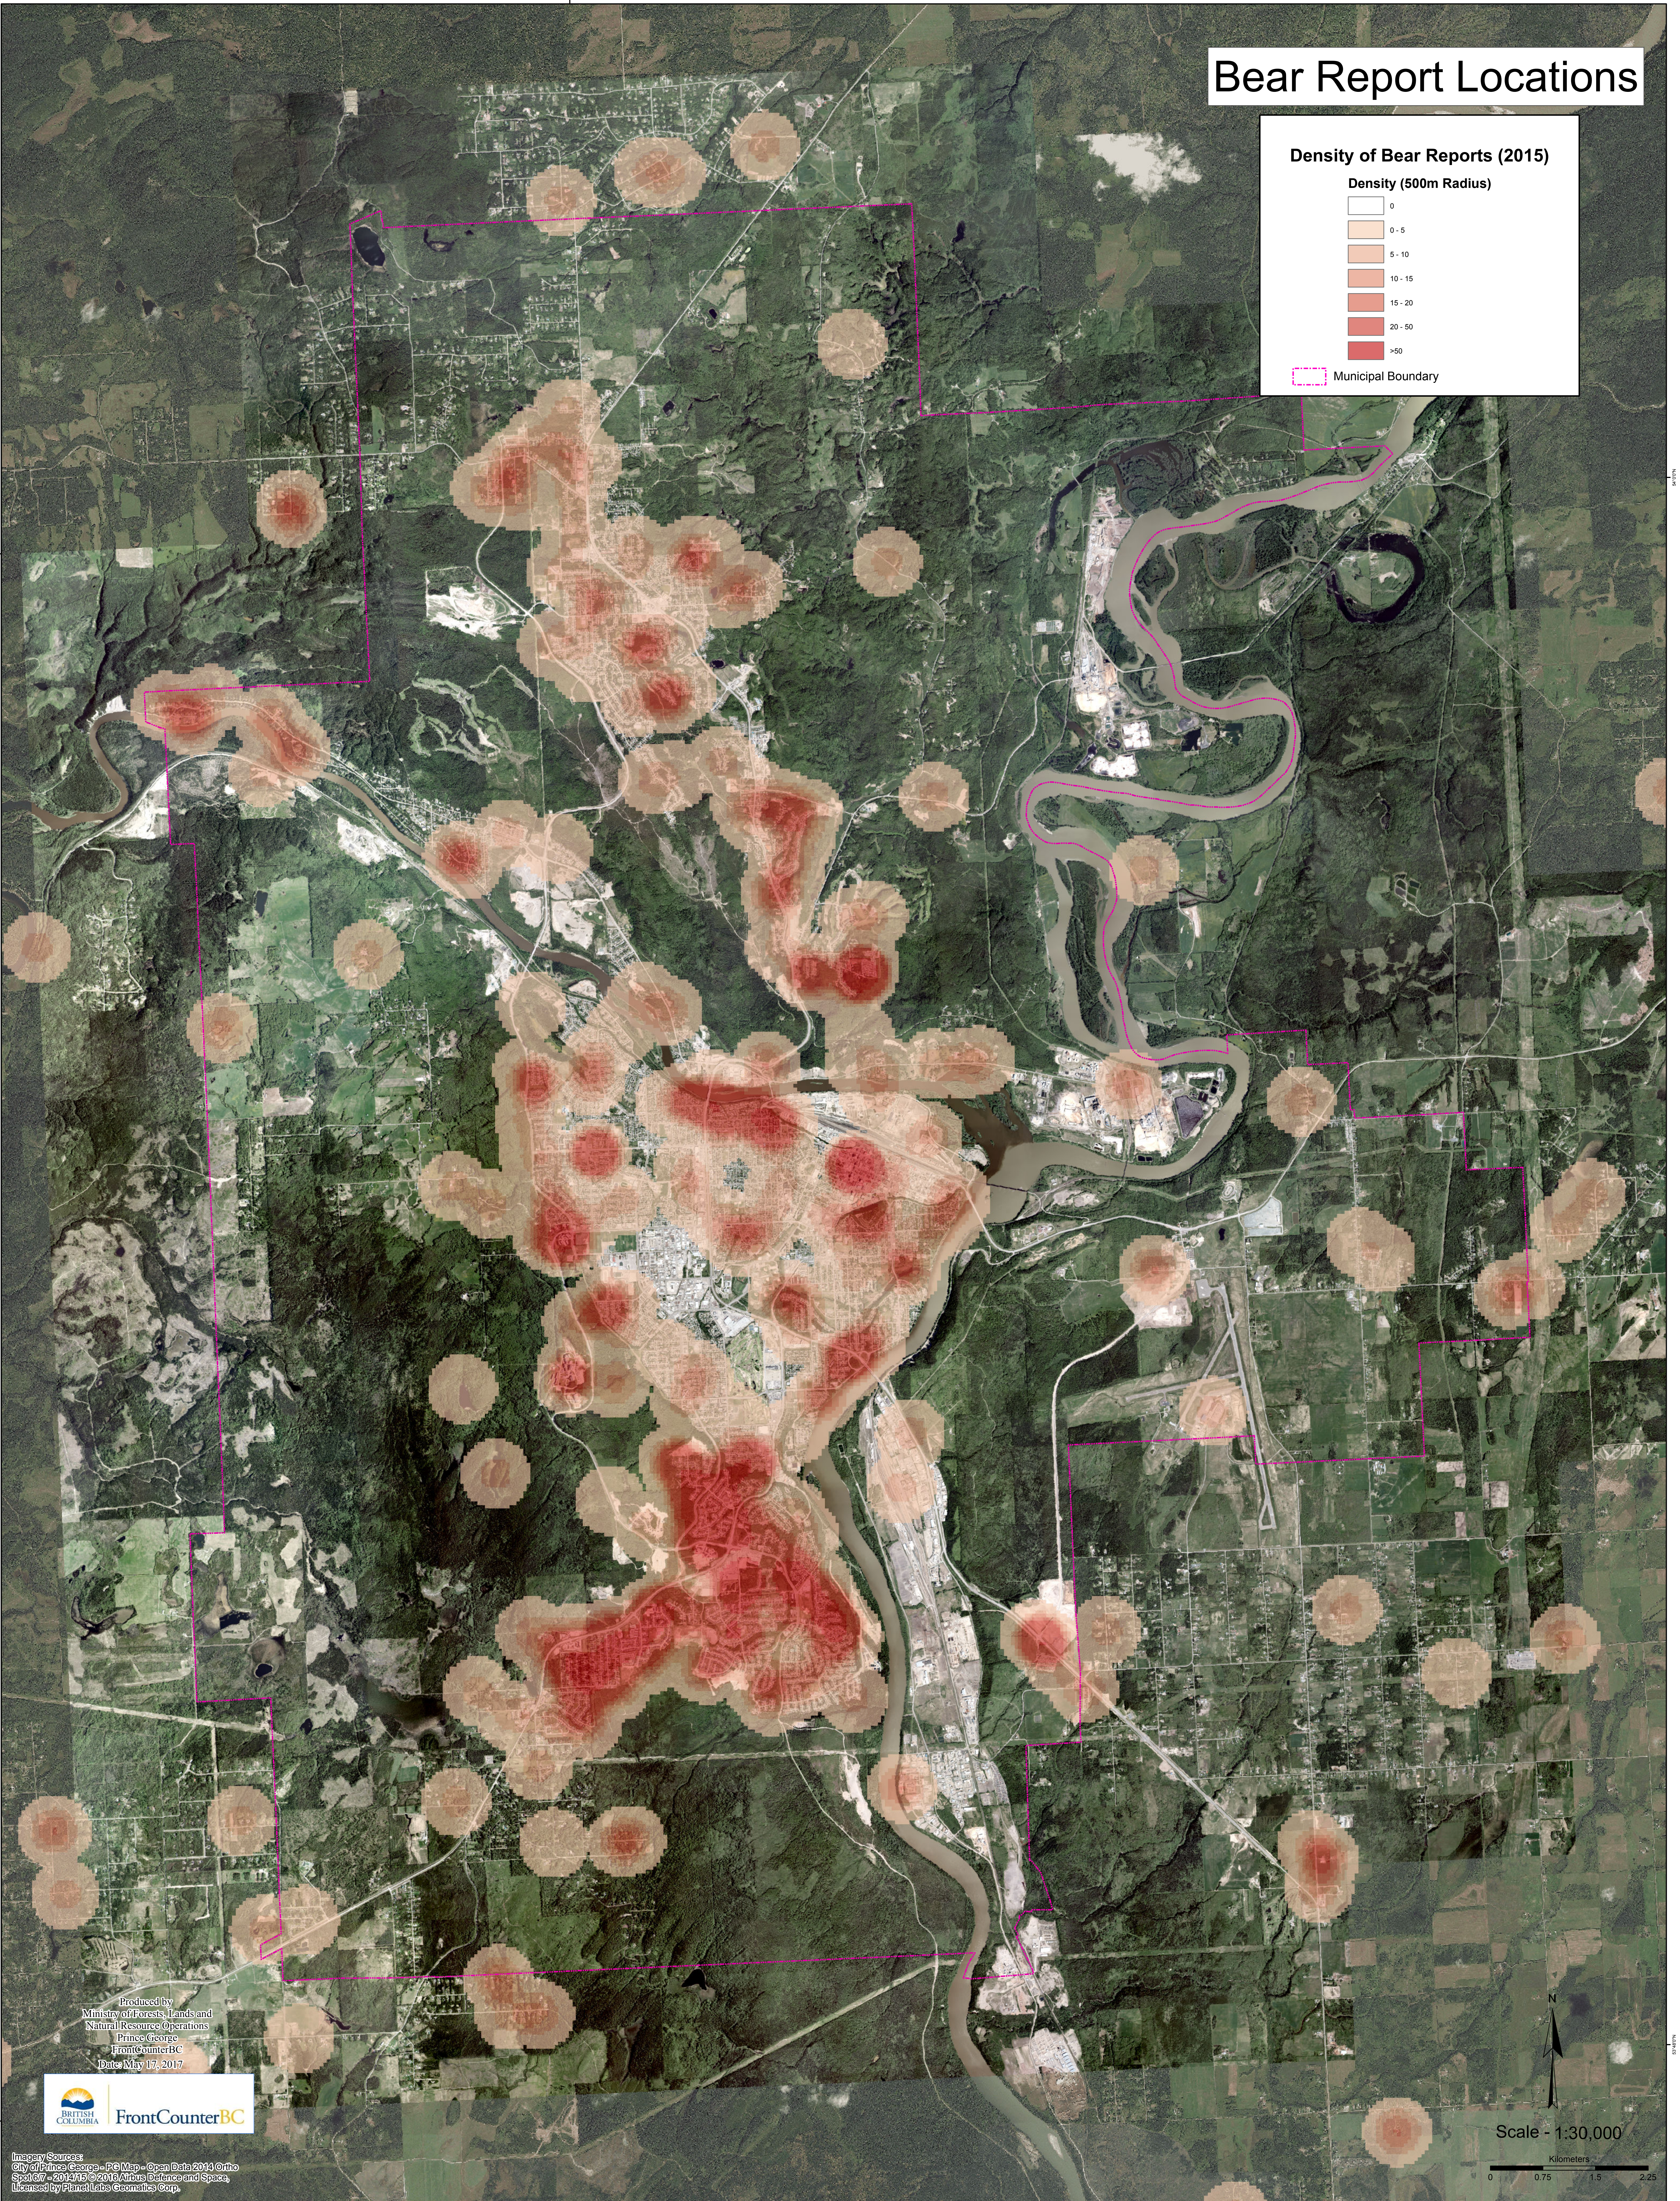

Bear Report Locations

Produced by
Ministry of Forests, Lands and
Natural Resource Operations
Prince George
FrontCounterBC
Date: May 17, 2017

Scale - 1:30,000