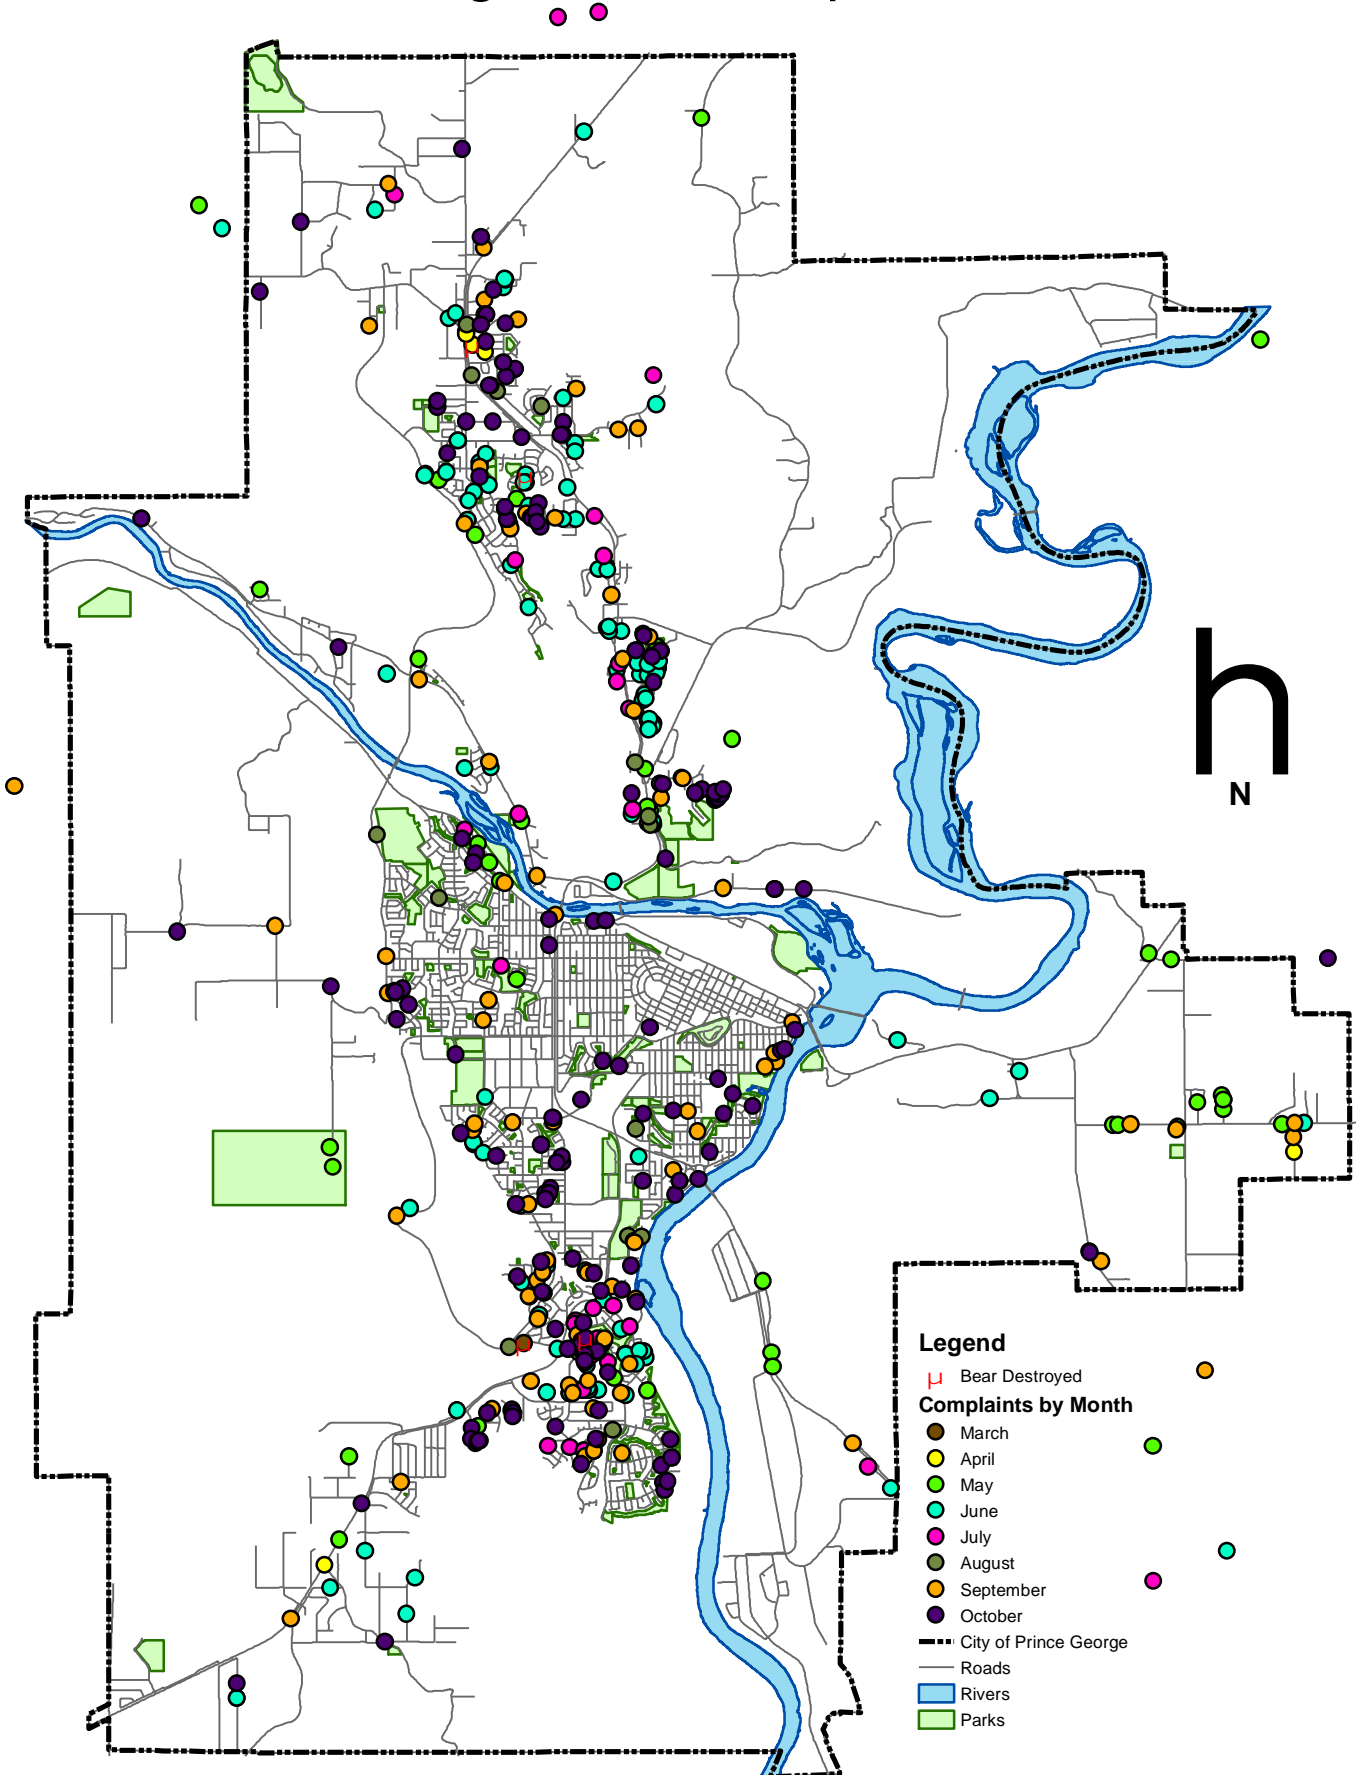

Prince George Bear Complaints 2008

Legend

Bear Destroyed

Complaints by Month

March

April

May

June

July

August

September

October

City of Prince George

Roads

Rivers

Parks

0 875 1,750 3,500 5,250 7,000 Meters

Latest update: October 27, 2008

This map represents bear complaints called to the Conservation Officer Services in 2008 for Prince George and surrounding areas.