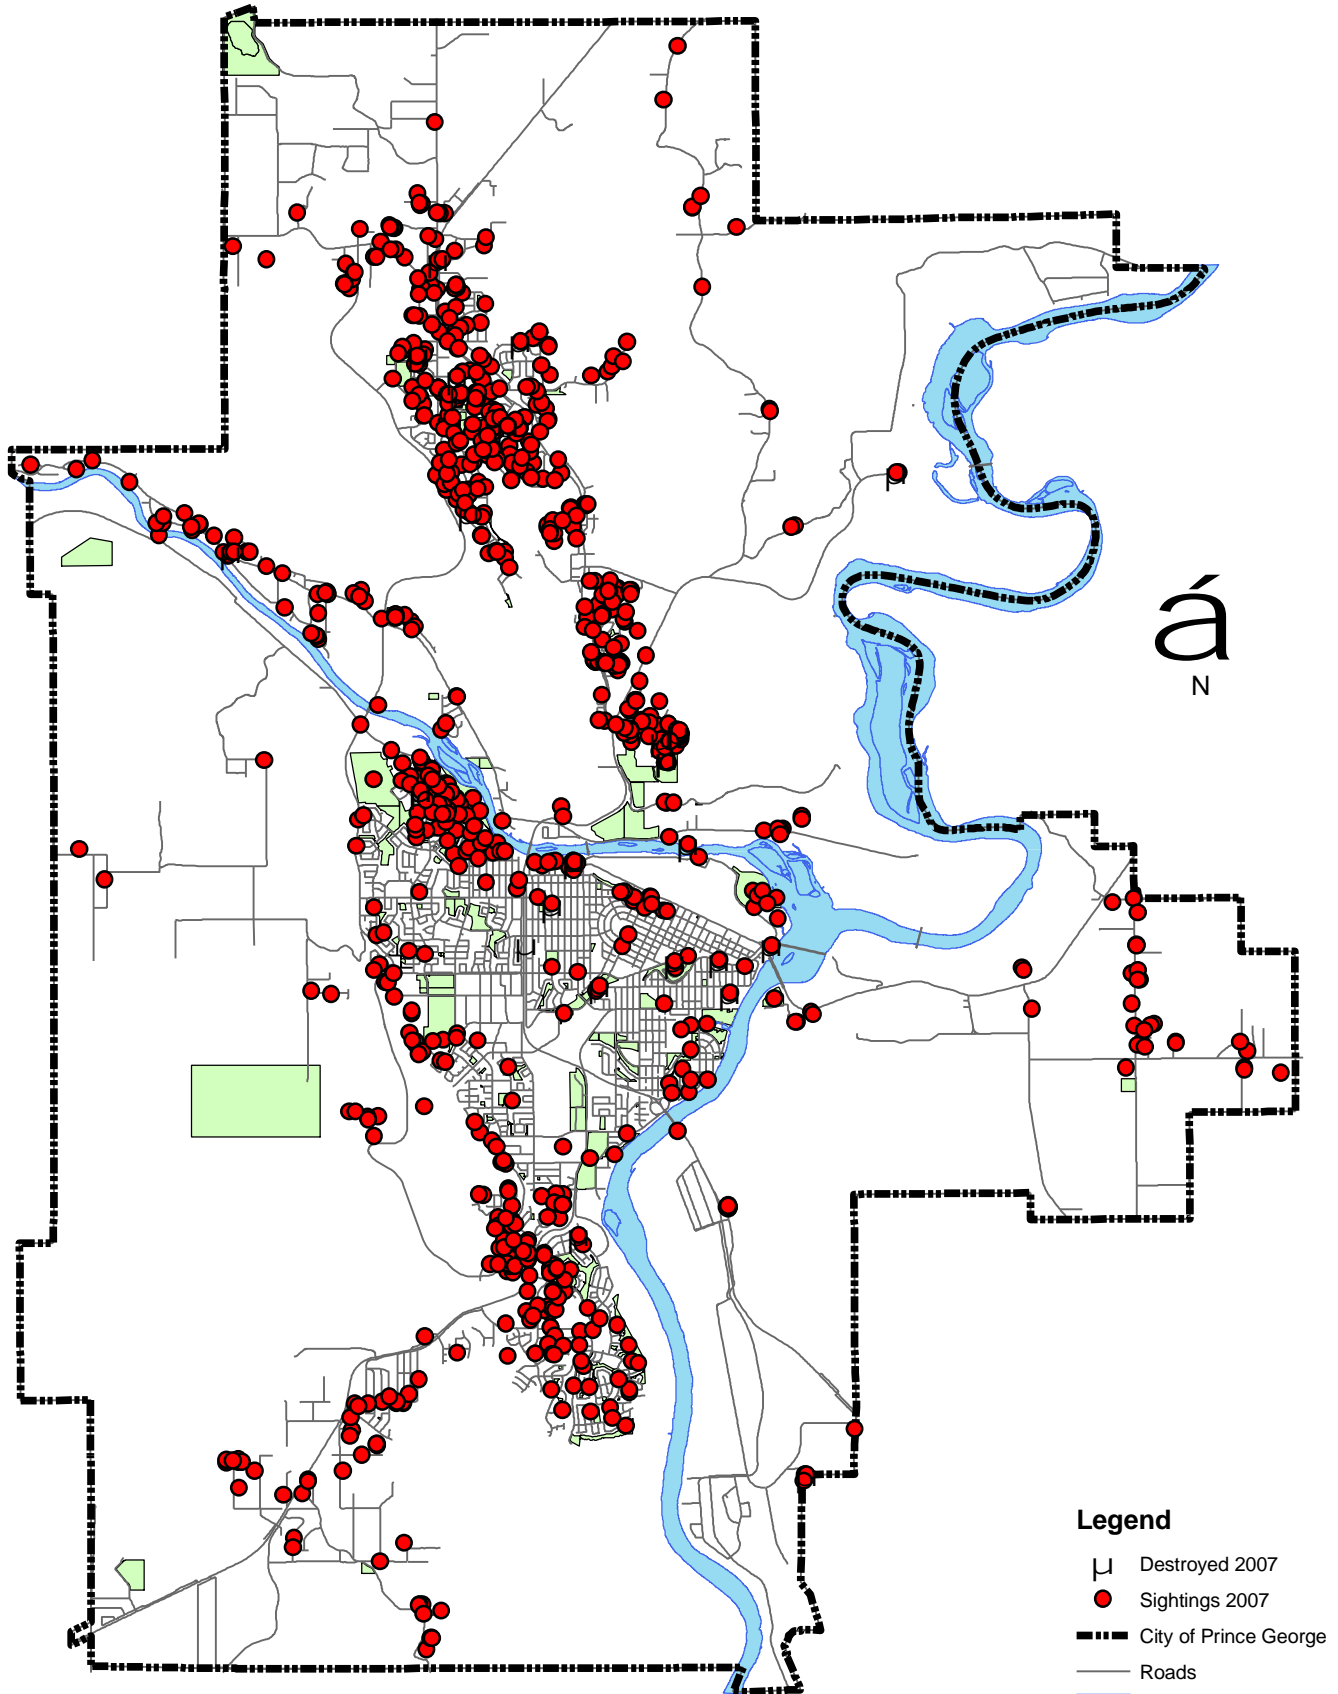

Prince George Bear Complaints 2007

Legend

-  Destroyed 2007
-  Sightings 2007
-  City of Prince George
-  Roads
-  Rivers
-  Parks

0 875 1,750 3,500 5,250 7,000 Meters