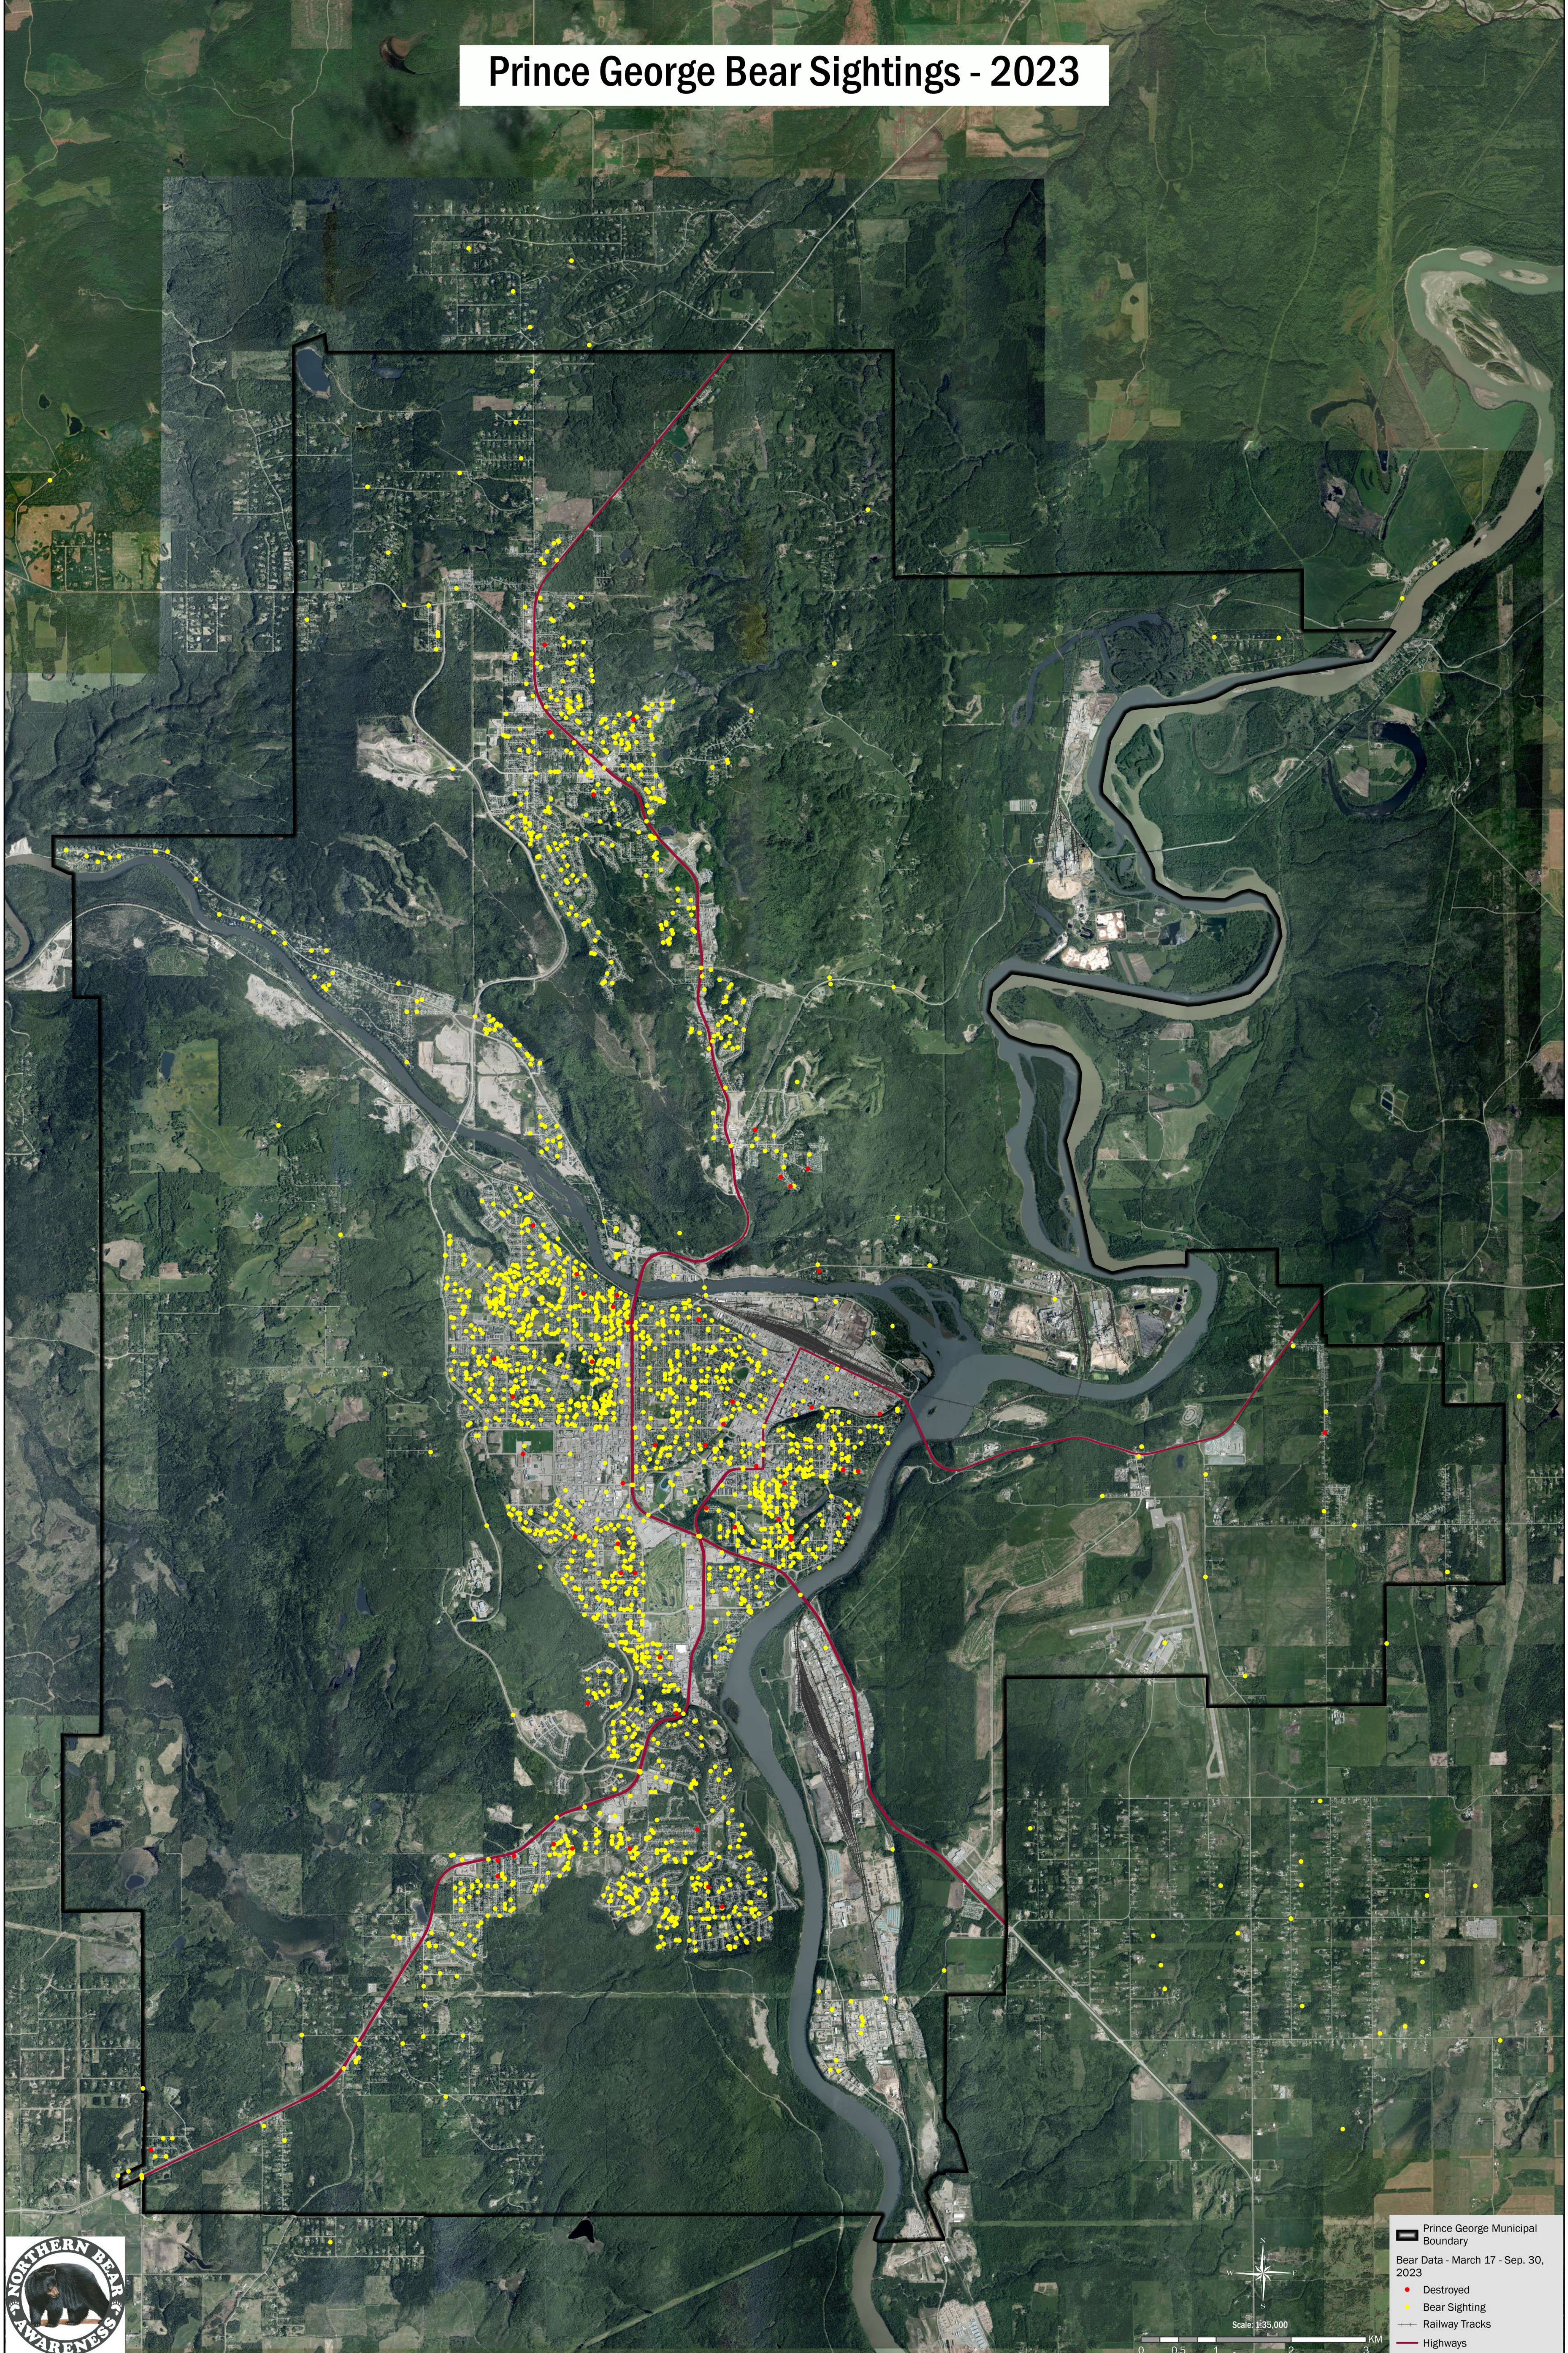

Prince George Bear Sightings - 2023

Scale: 1:35,000

- Prince George Municipal Boundary
- Bear Data - March 17 - Sep. 30, 2023
- Destroyed
- Bear Sighting
- Railway Tracks
- Highways