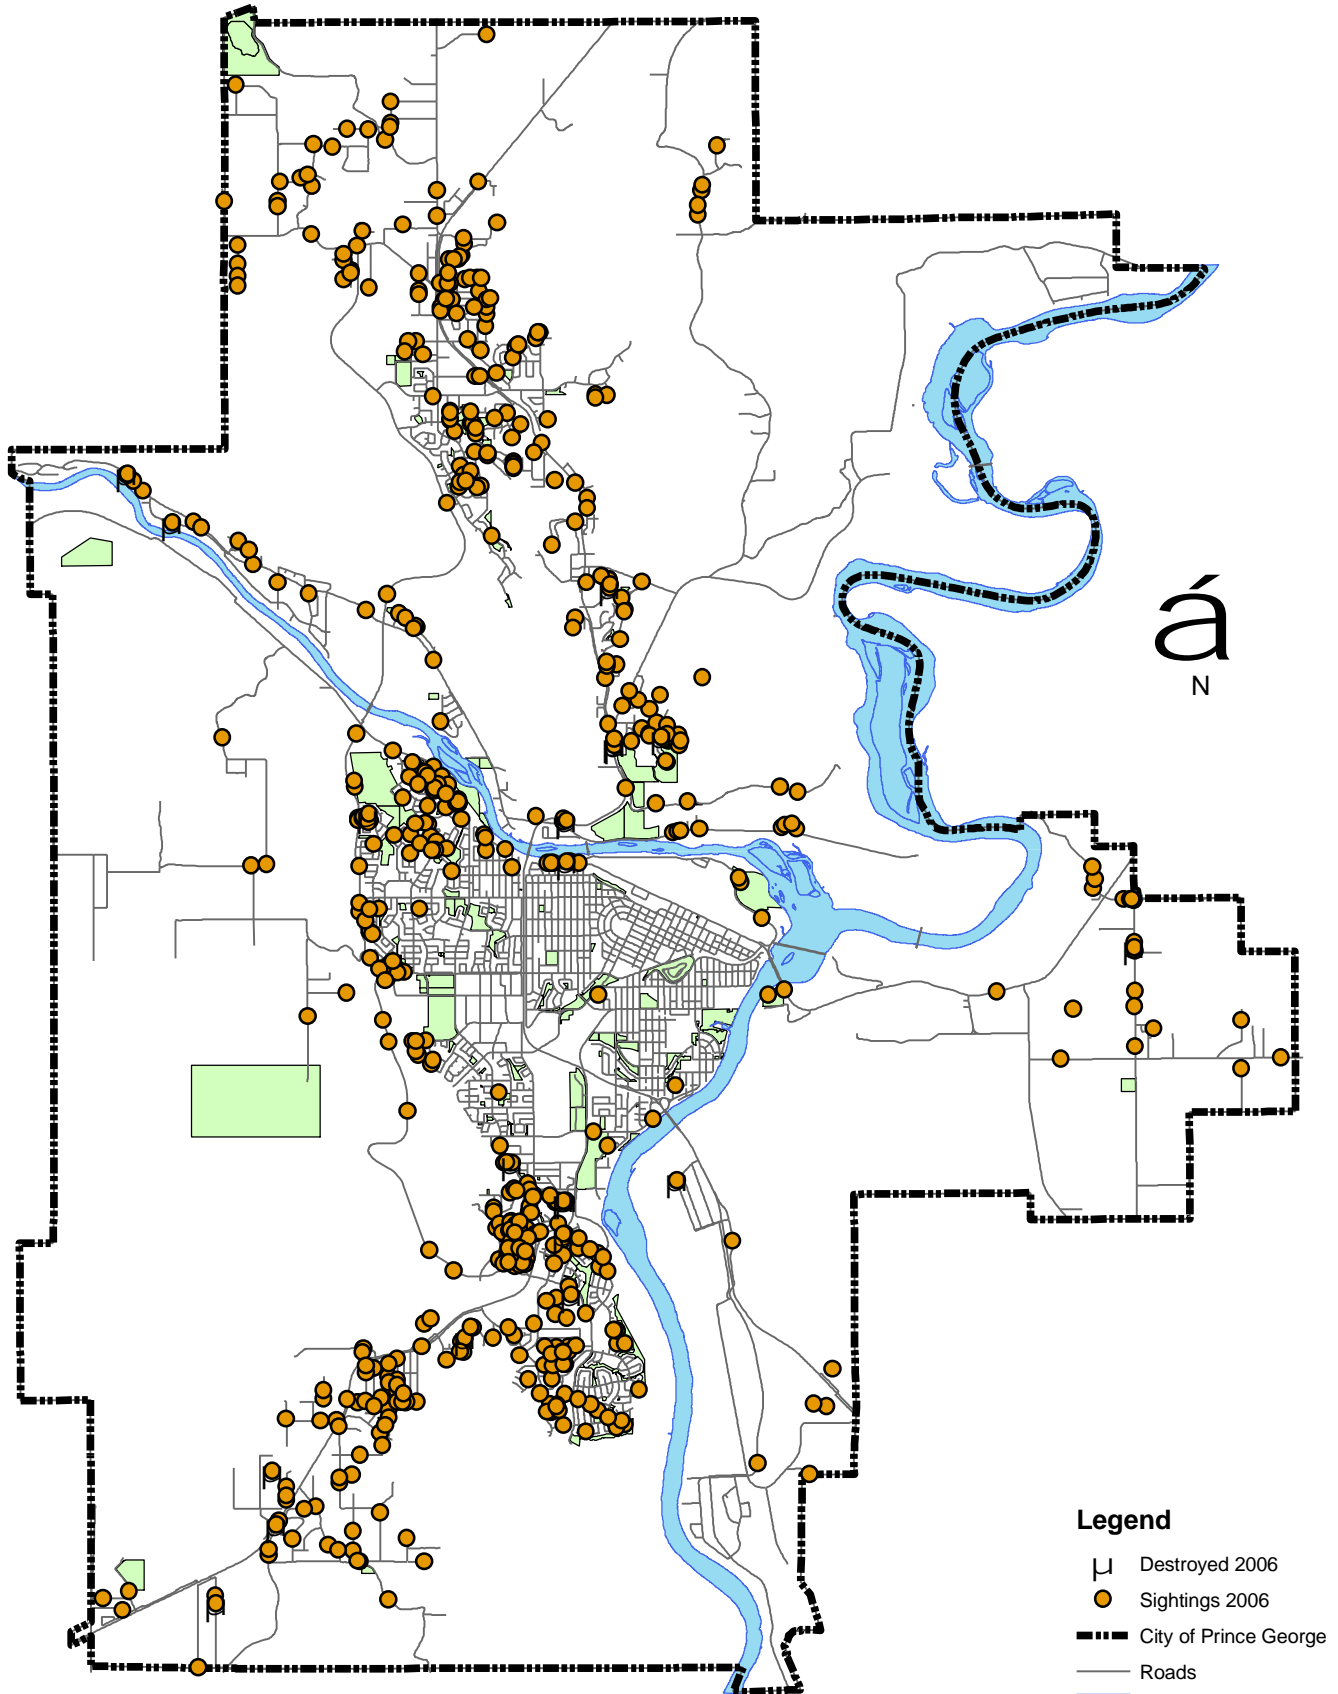

Prince George Bear Complaints 2006

0 875 1,750 3,500 5,250 7,000 Meters

Legend

-  Destroyed 2006
-  Sightings 2006
-  City of Prince George
-  Roads
-  Rivers
-  Parks