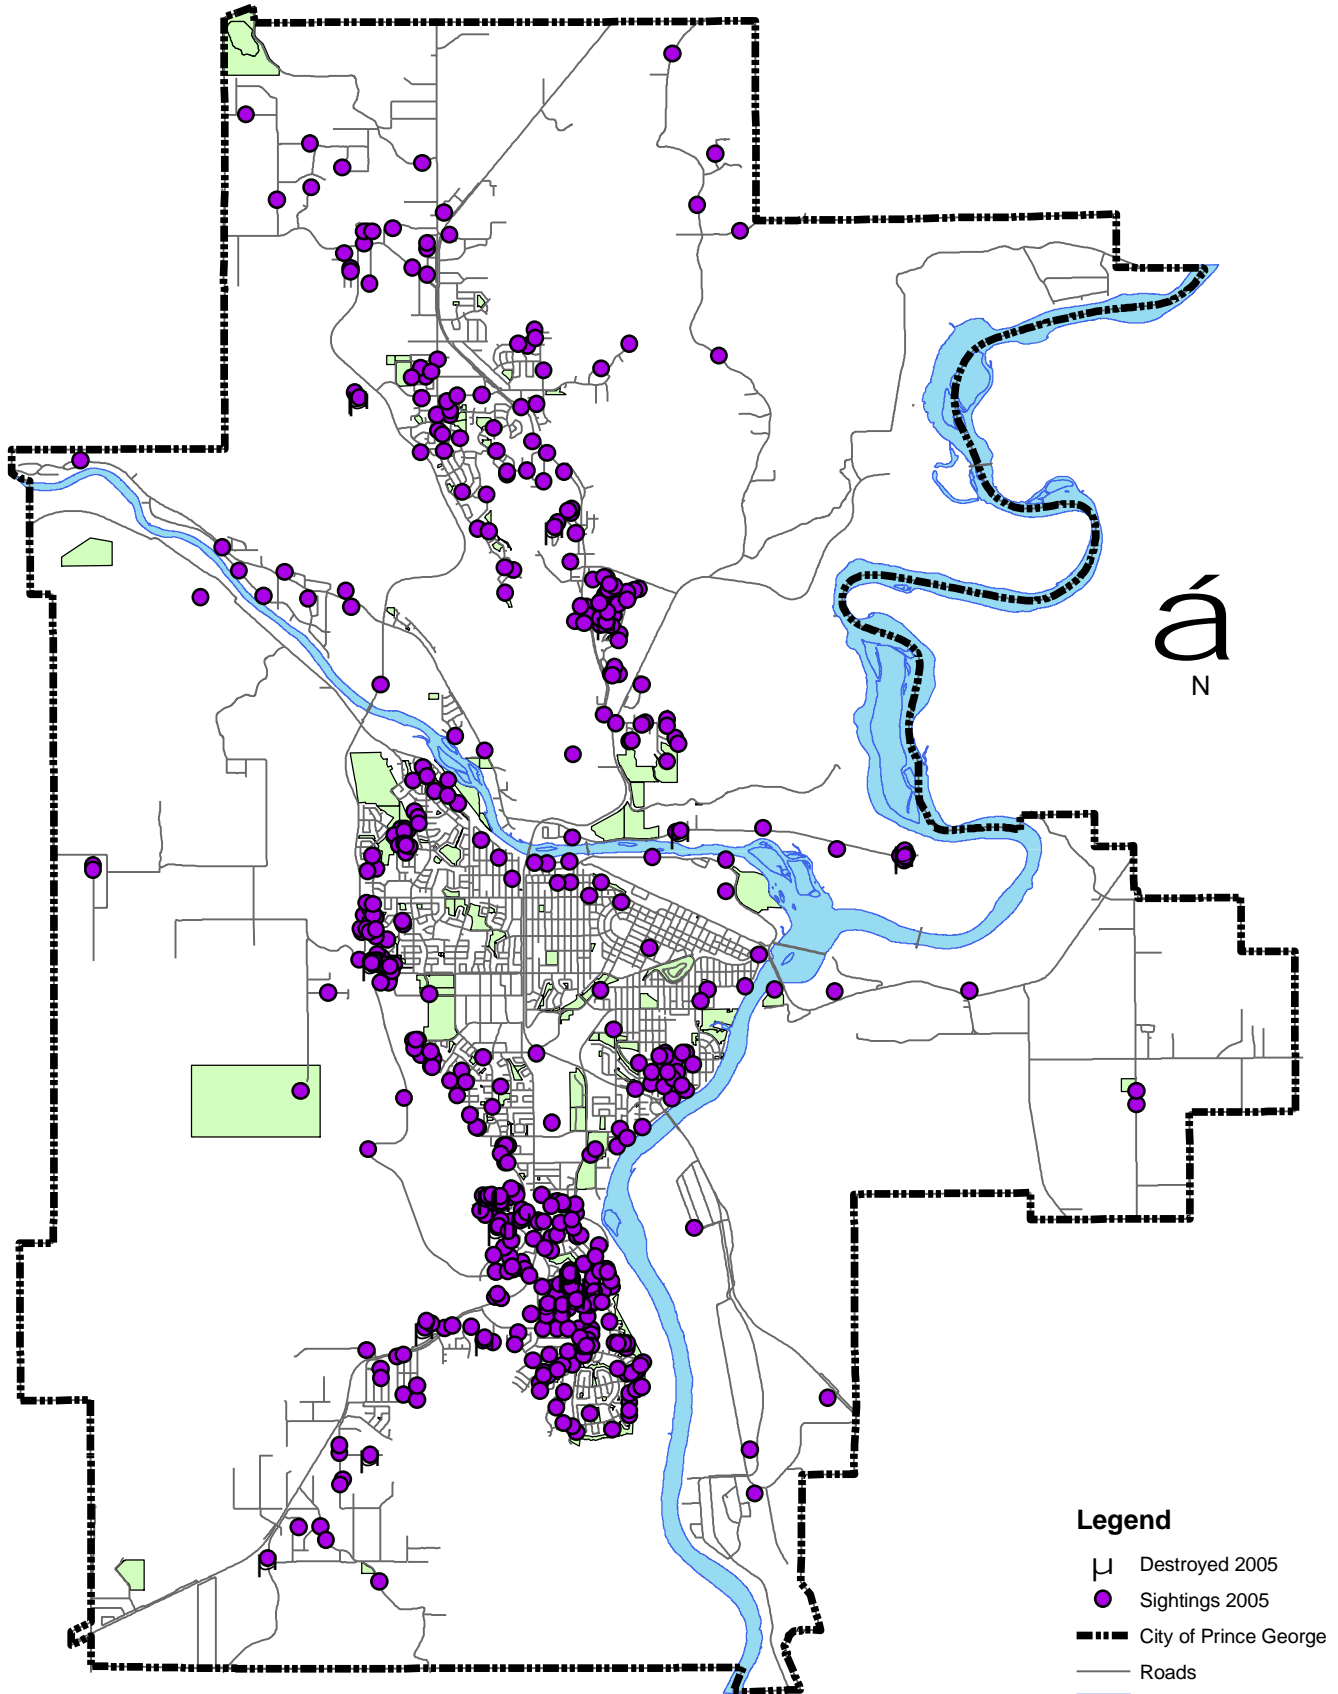

Prince George Bear Complaints 2005

Legend

-  Destroyed 2005
-  Sightings 2005
-  City of Prince George
-  Roads
-  Rivers
-  Parks

0 875 1,750 3,500 5,250 7,000 Meters