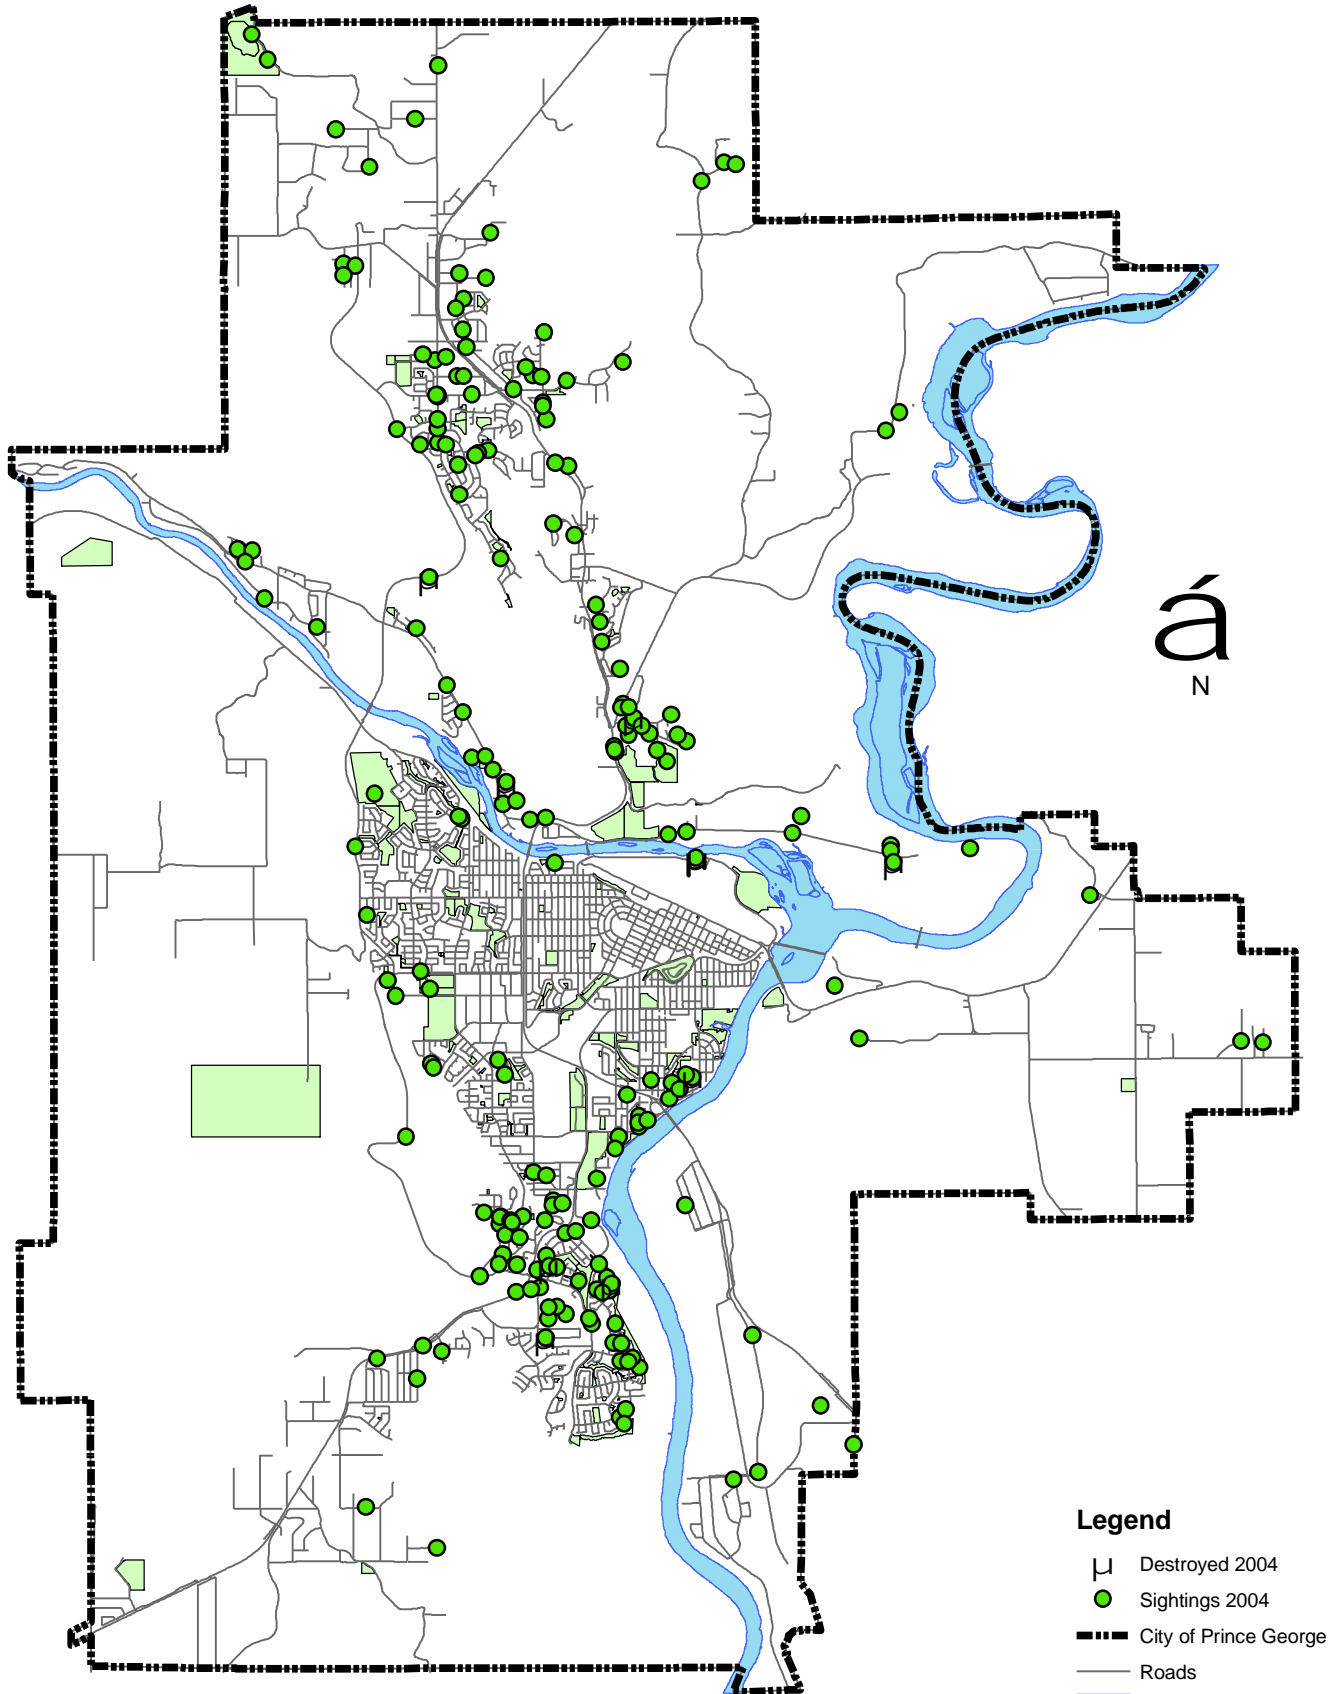

Prince George Bear Complaints 2004

Legend

-  Destroyed 2004
-  Sightings 2004
-  City of Prince George
-  Roads
-  Rivers
-  Parks

0 875 1,750 3,500 5,250 7,000 Meters